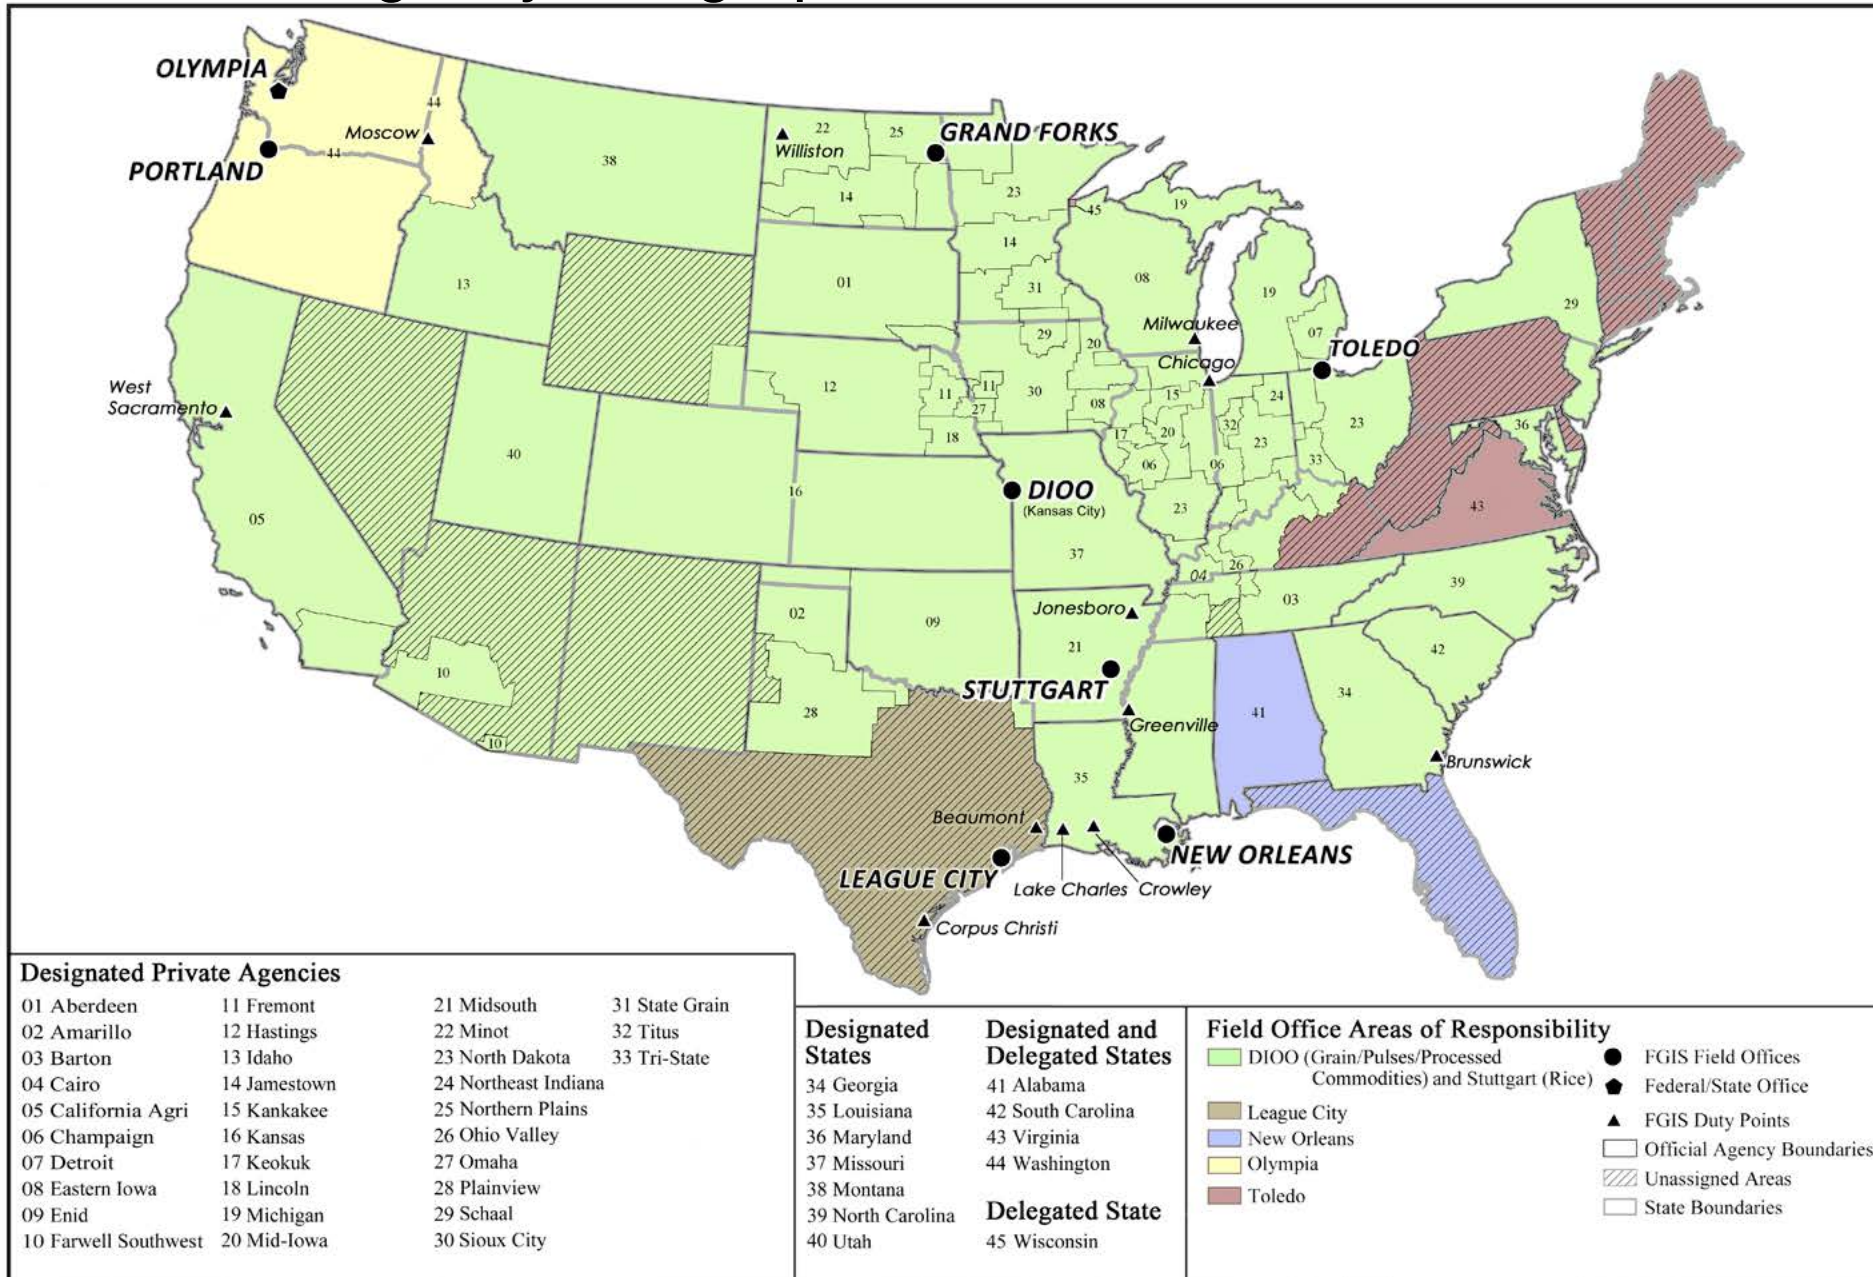

Official Agency Geographic Areas and FGIS Field Offices

United States Department of Agriculture

OFFICIAL GRAIN INSPECTION AND WEIGHING SERVICE PROVIDERS

DESIGNATED AND/OR DELEGATED BY GRAIN INSPECTION, PACKERS AND STOCKYARDS ADMINISTRATION